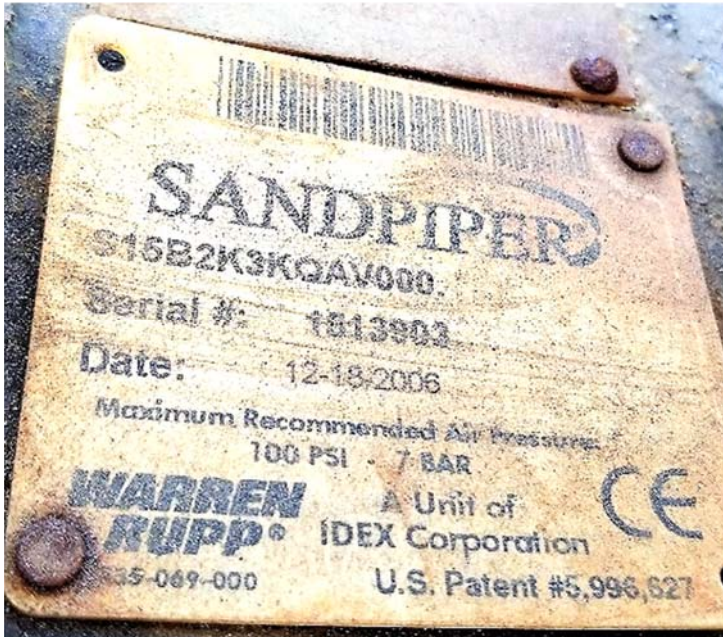

SLE Diaphragm Pump Sale